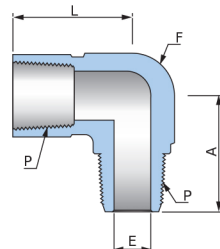

Street Elbow

PSE

Connects Male Pipe to Female Pipe

Part No.	Pipe Size	Dimensions (mm)			
	P	A	L	E	F
PSE-02	1/8	21.0	22.3	4.8	5/8
PSE-04	1/4	28.7	28.7	7.0	11/16
PSE-06	3/8	30.2	27.0	10.0	15/16
PSE-08	1/2	38.0	39.0	12.0	1

Dimensions are for reference only and are subject to change without prior notice.